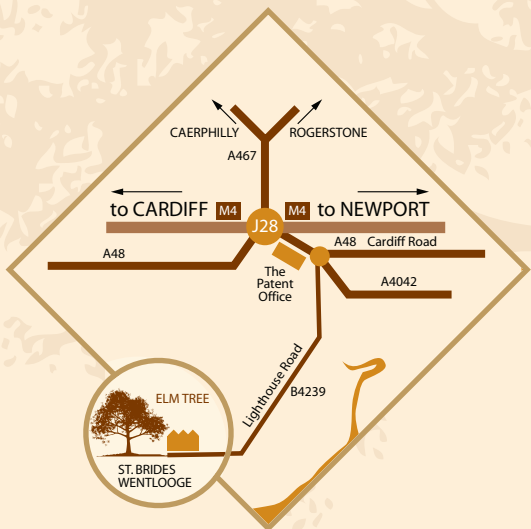

For more information, photographs, 360° views of rooms, menu etc
please see our website www.the-elm-tree.co.uk